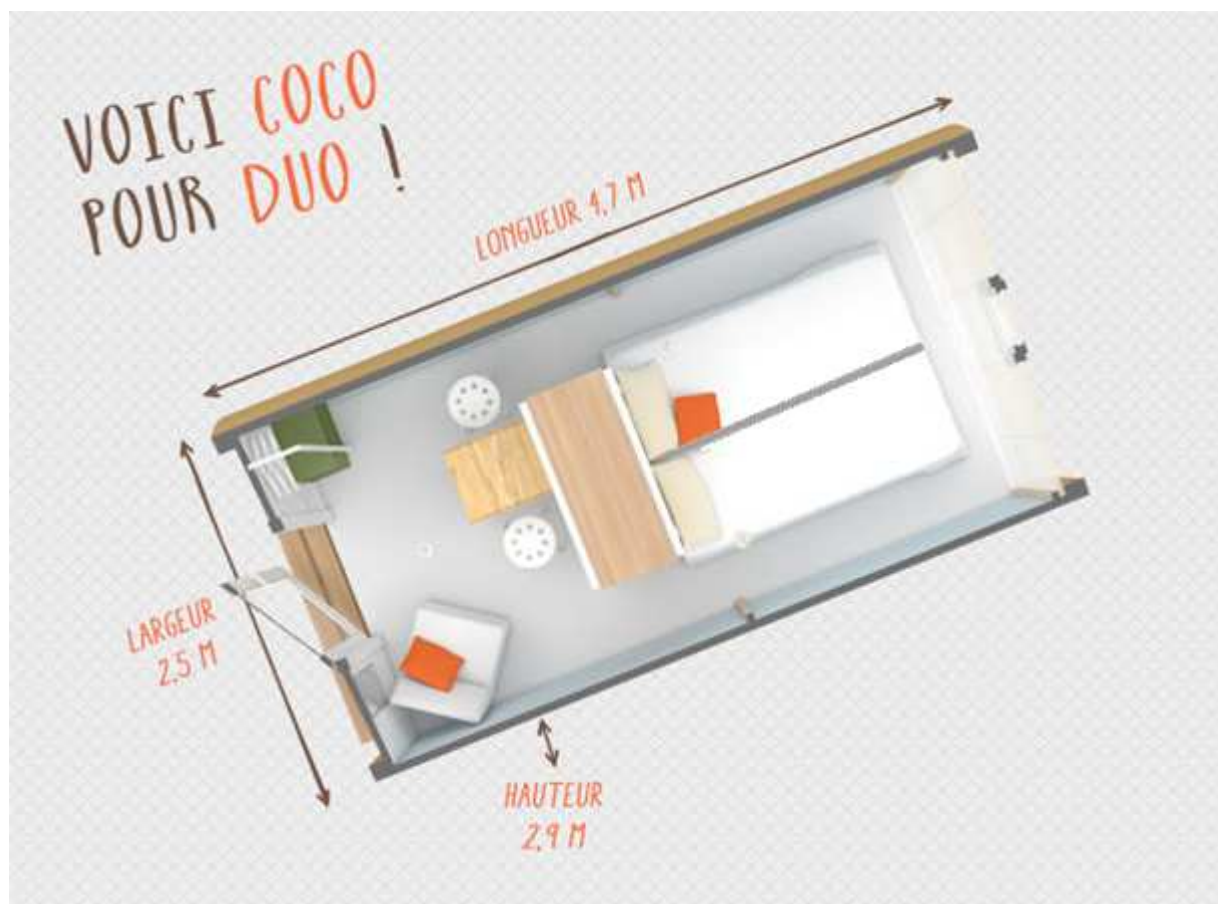

Coco-Sweet « DUO » (1/2 pers)

Description

« COCO, it's a new mobile home with a round shape covered with a tent canvas. The walls are stiff and isolated, and the front door locks. Coco can receive 2 persons with the bedroom equipped with 2 single beds with mattress. There is no toilet but a kitchen area equipped with a microwave oven and with a refrigerator ».

- **Terrace:** covered with garden coffee table and 2 chairs.
- **Kitchen :** an electric cooktop, a refrigerator, an oven with microwave, a barkeeper (see inventory for the contents of the dishes), a foldable table with 2 stools.
- **Bedroom :** Curtains darkening, 2 simple beds 70 x 190 cms. The bedroom is equipped with blankets, pillows and a bolster and with an electric heating.